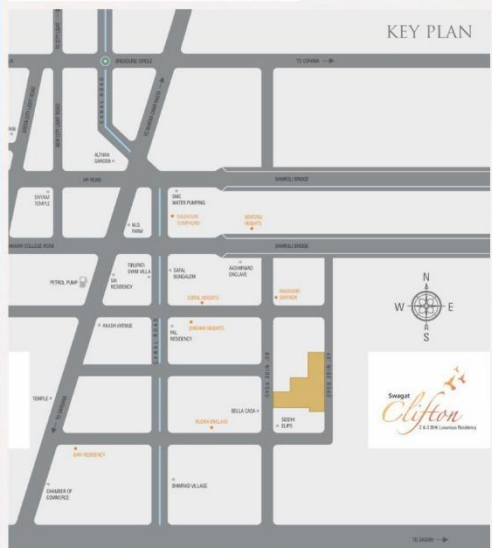

Special points for T.V

SWAGAT CLIFTON, BIMRAD, SURAT

MASTER BEDROOM

3BHK
BLUE
PACKAGE
 12-13 LACS+GST

BASIC REQUIREMENT

Ceiling Work Pop	Saint Gobin Gypsum Board with Hardware
Electrical Work with Fan and Switch	Wire, Fan and Switch (With all Branded Company)
Basic Light	COB Light with Ceiling Strip Light
Wall Paint	Satin Enamel Color with Base Lapi and Primer
Bathroom Mirror and Accessories	All Branded Company (Accessories-Towel Rod, Soap Dispenser, Corner Glass)